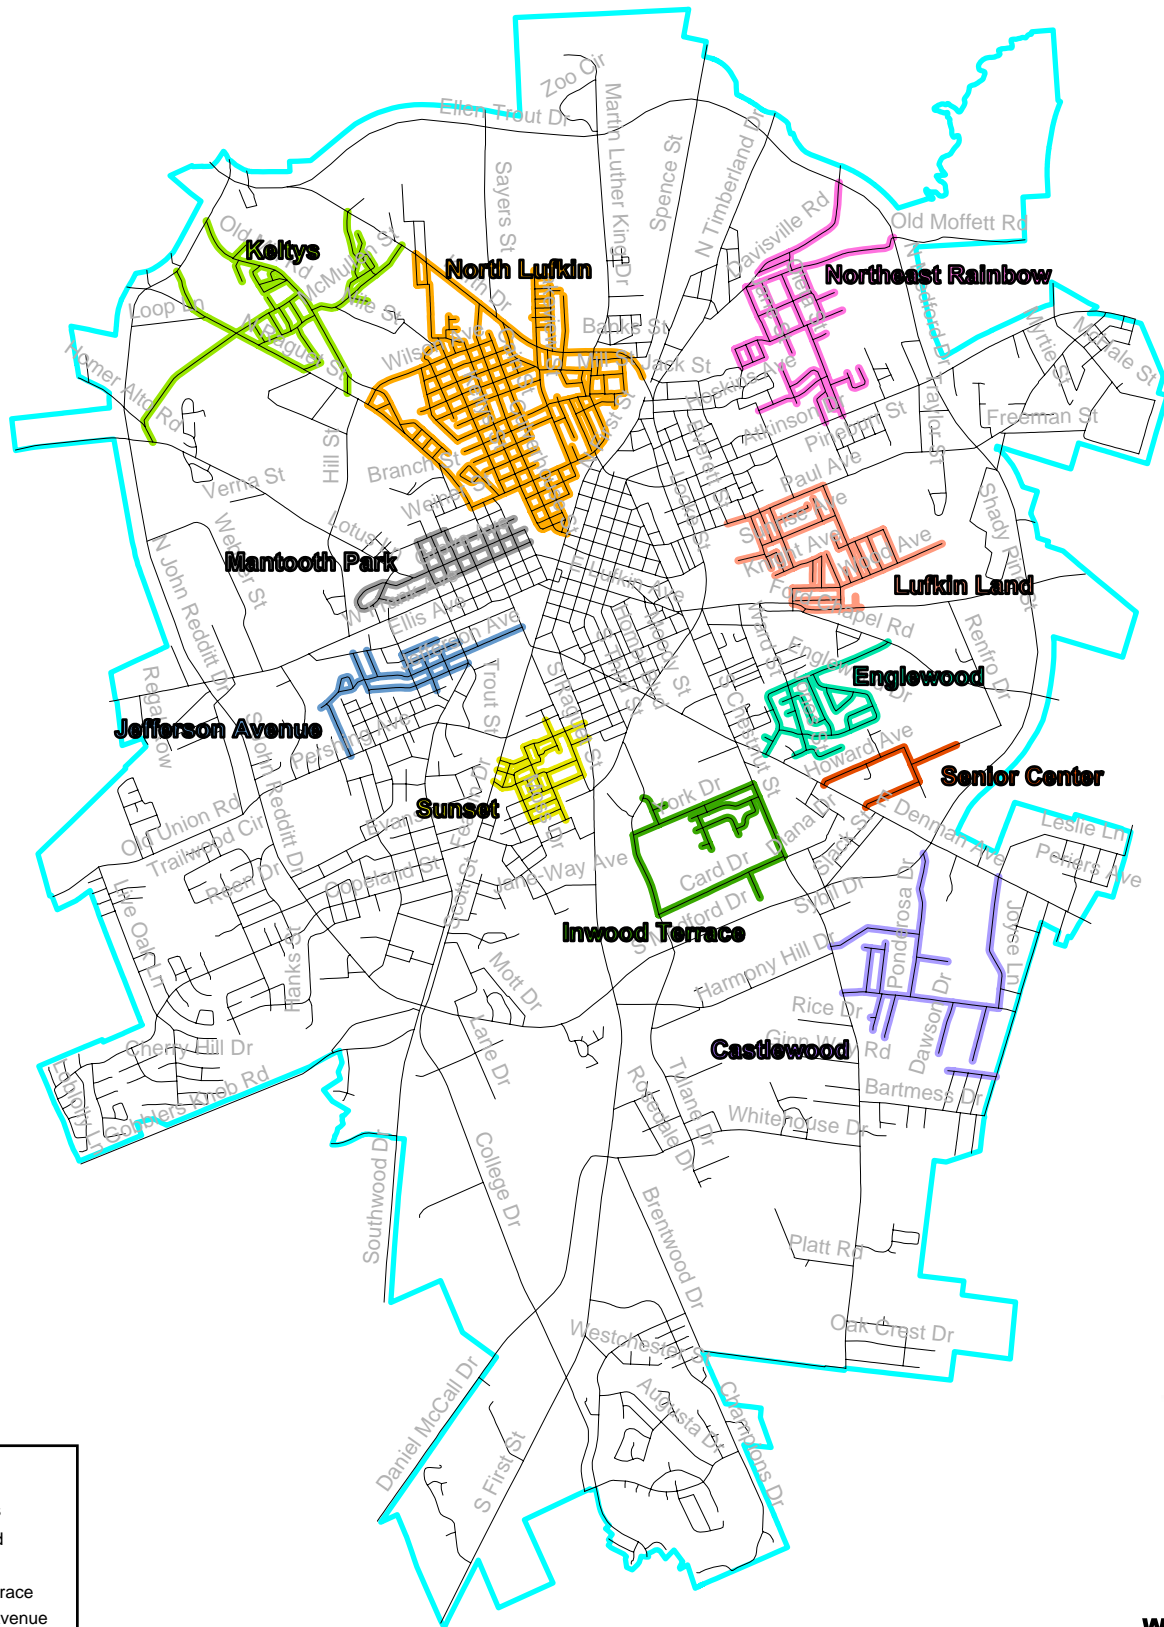

City of Lufkin Neighborhood Associations

Legend

- Centerlines
- Castlewood
- Englewood
- Inwood Terrace
- Jefferson Avenue
- Lufkin Land
- Keltys
- Mantooth Park
- North Lufkin
- Northeast Rainbow
- Senior Center
- Sunset
- City Limits

1 inch equals 5,000 feet

City of Lufkin
Geographic Data
Stateplane Coordinate System
NAD83-Texas Central Zone