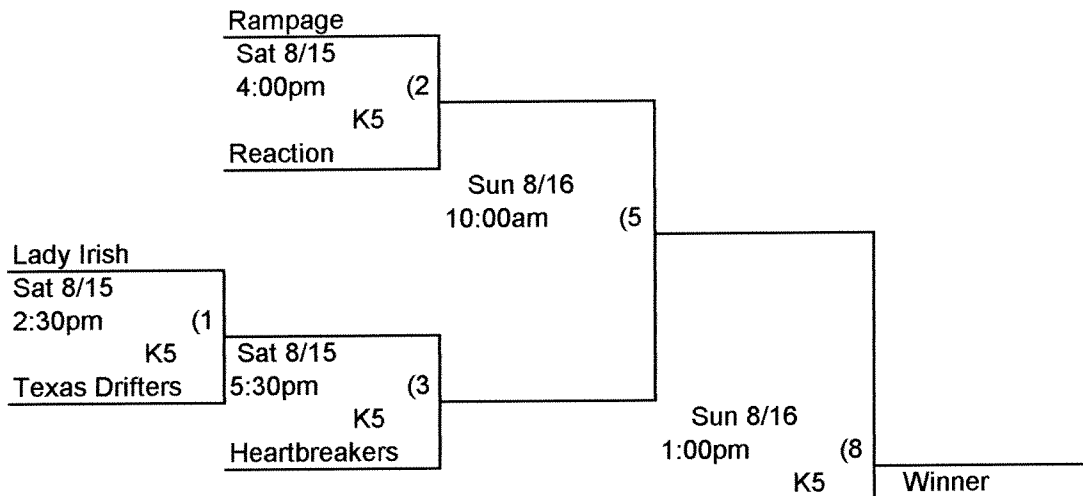

Winners' Bracket
5 Teams

Lufkin Parks and Recreation
Summer Sizzler 2009
14U

Losers' Bracket