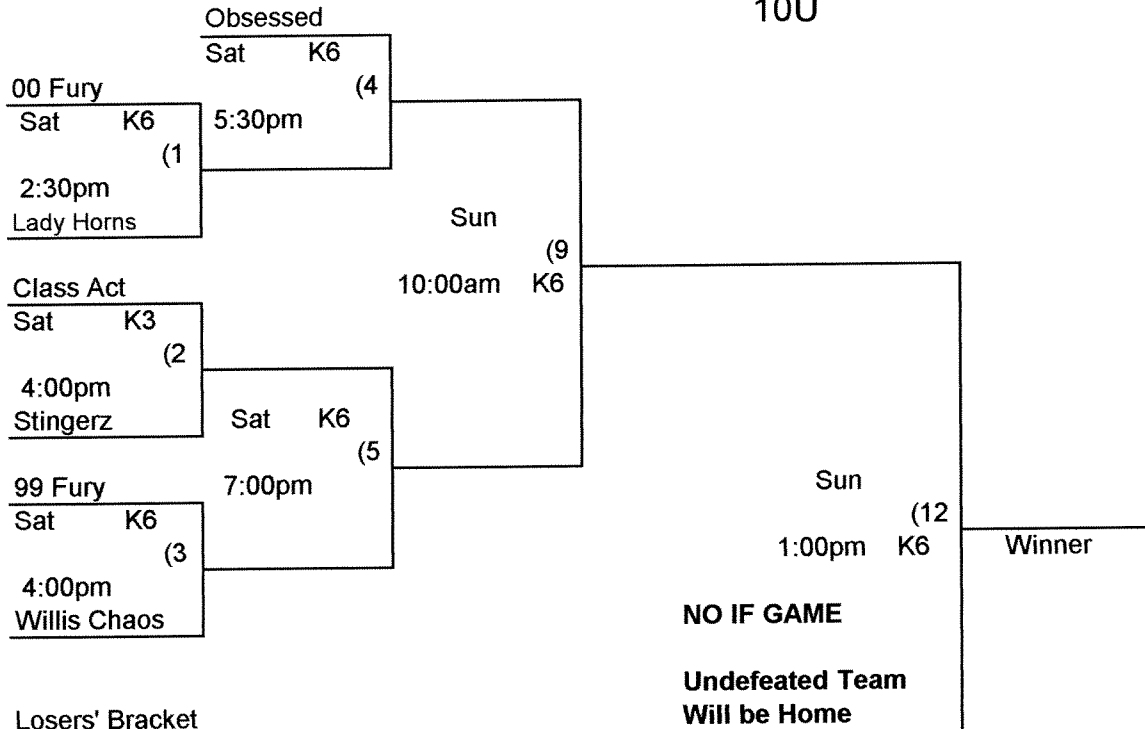

Winners' Bracket

7 Teams

Lufkin Parks and Recreation
Summer Sizzler 2009
10U

Losers' Bracket