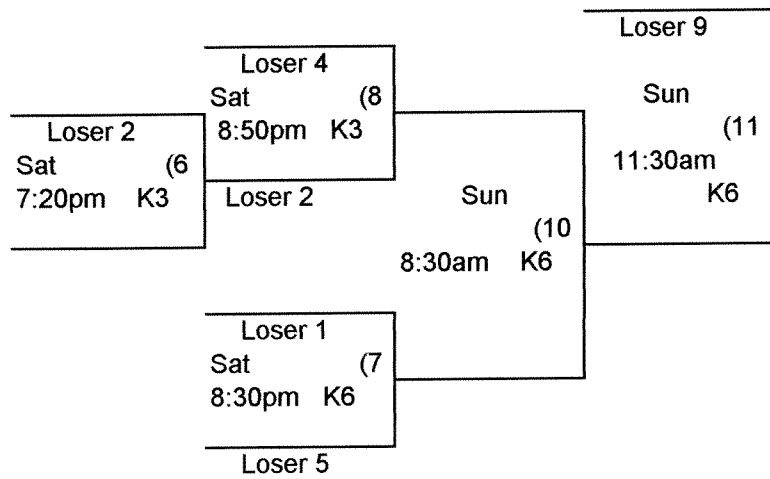

Sat 8/15 K3

Loser 4

Winners' Bracket

7 Teams

Lufkin Parks and Recreation  
 Summer Sizzler 2009  
 10U

Losers' Bracket

Winner's Bracket

10 Teams