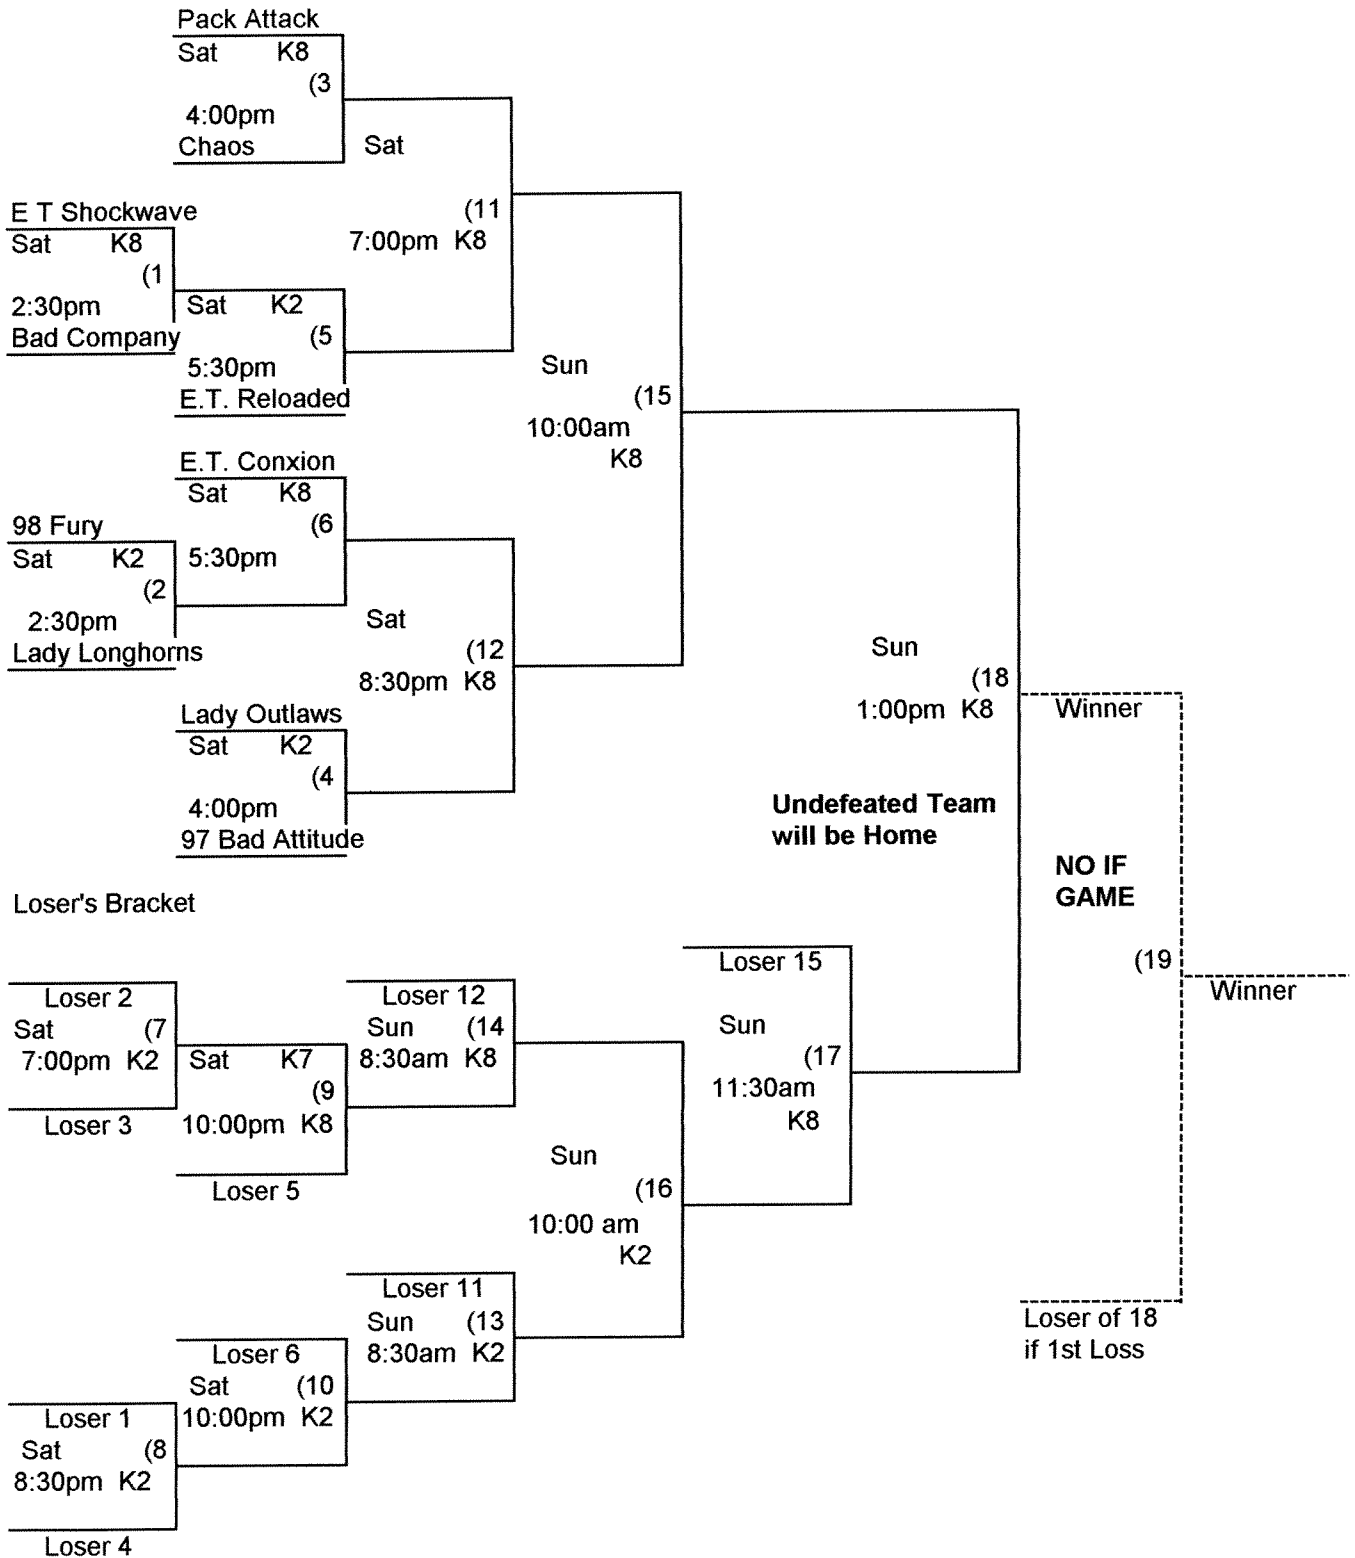

Winner's Bracket

10 Teams

Lufkin Parks and Recreation
Summer Sizzler 2009
12U