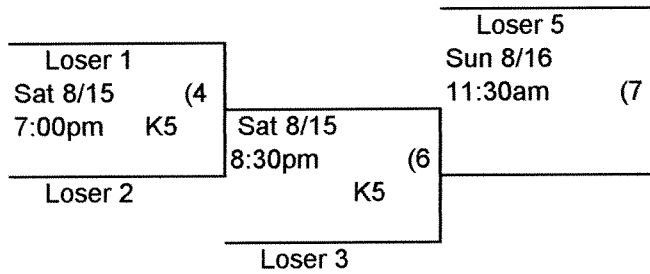

Lufkin Parks and Recreation  
Summer Sizzler 2009  
12U

Winners' Bracket  
5 Teams

Lufkin Parks and Recreation  
Summer Sizzler 2009  
14U

Losers' Bracket

**\*NO IF GAME\***  
Home team will be undefeated team.