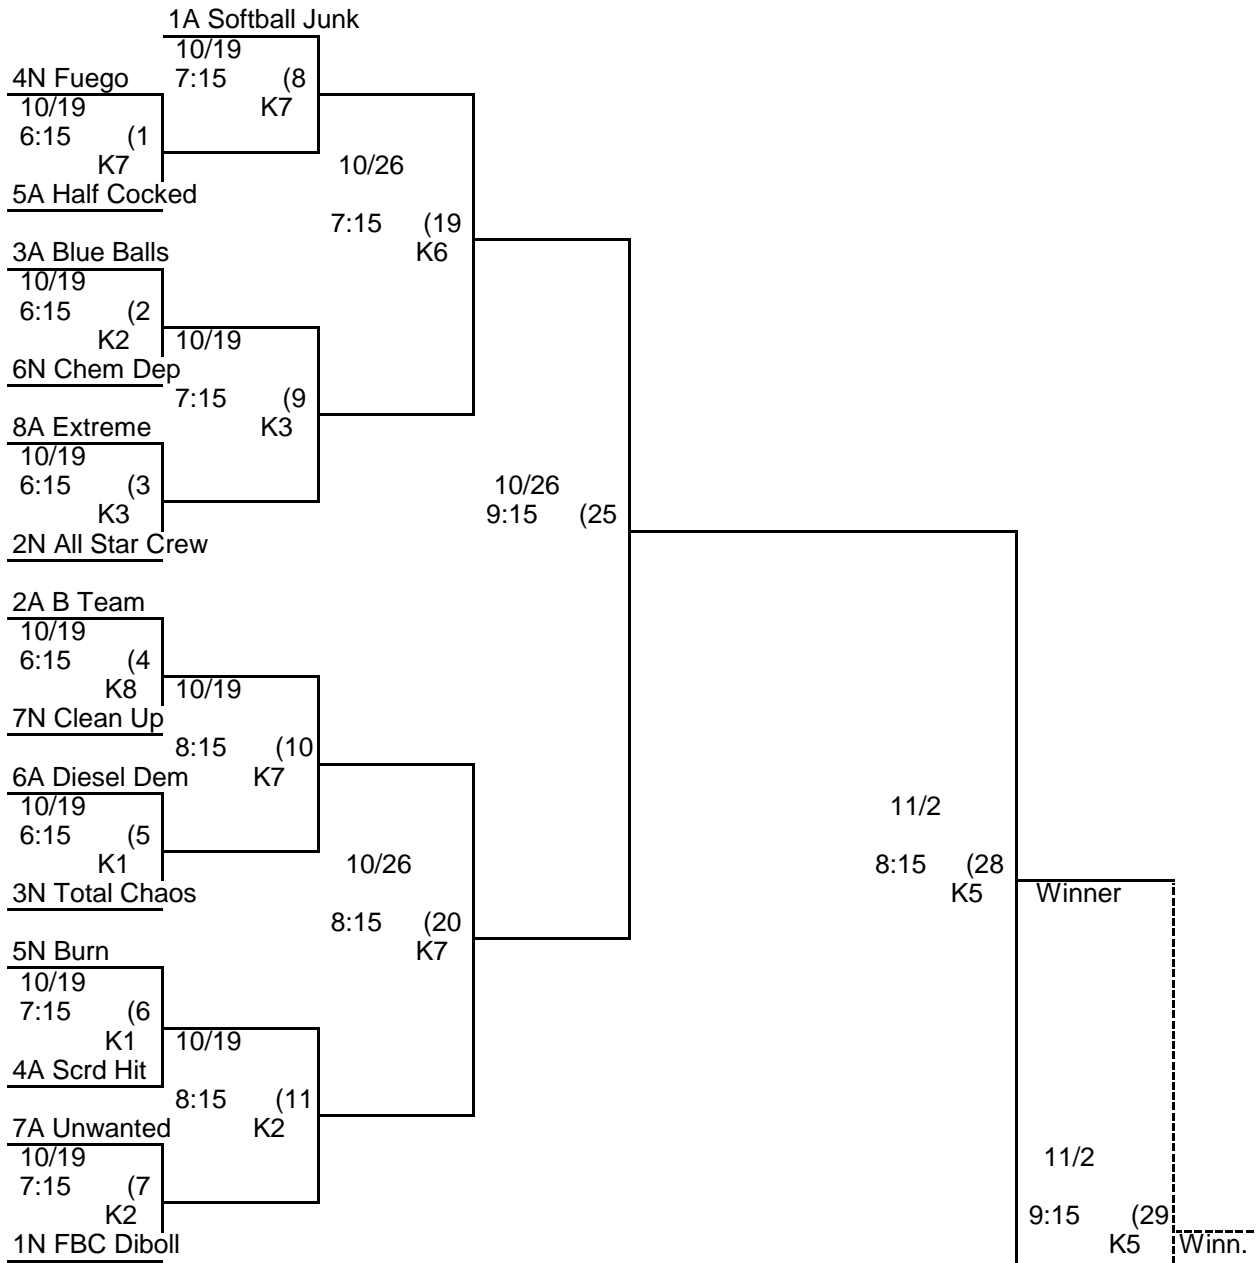

Winers' Bracket

**OPEN CO-ED "C"
FALL PLAYOFFS 2010
15 TEAMS**

Loser' Bracket